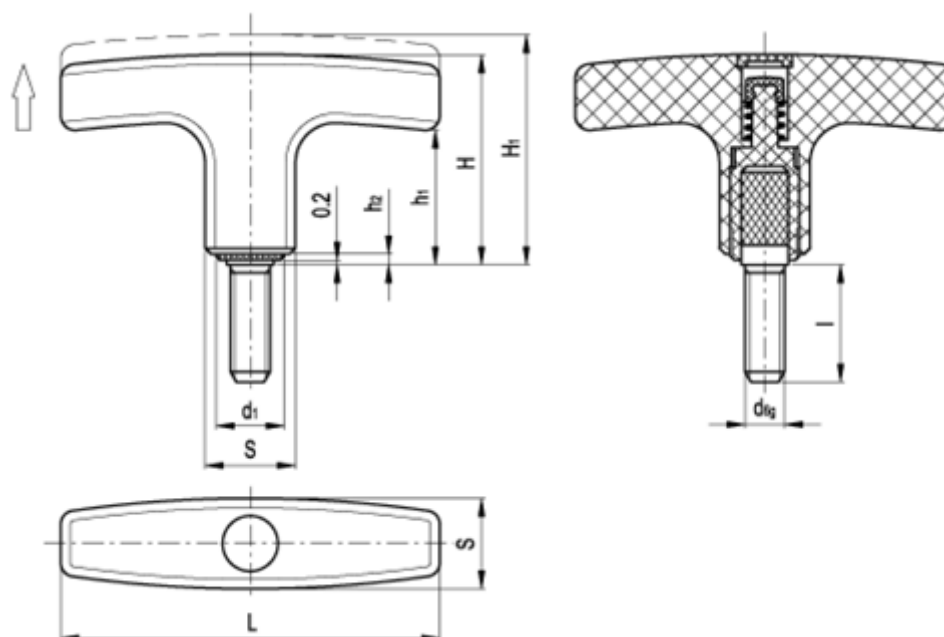

Article number: 2304032741

Description: E+G Adjustable T-Handle
L.652-X/67 p-M5x10

Measures

d1 = 12
d 6H = M5
H = 39
h1 = 26
H1 = 42
h2 = 1
l = 10
L = 67

S = 16x16
Tooth number = 18